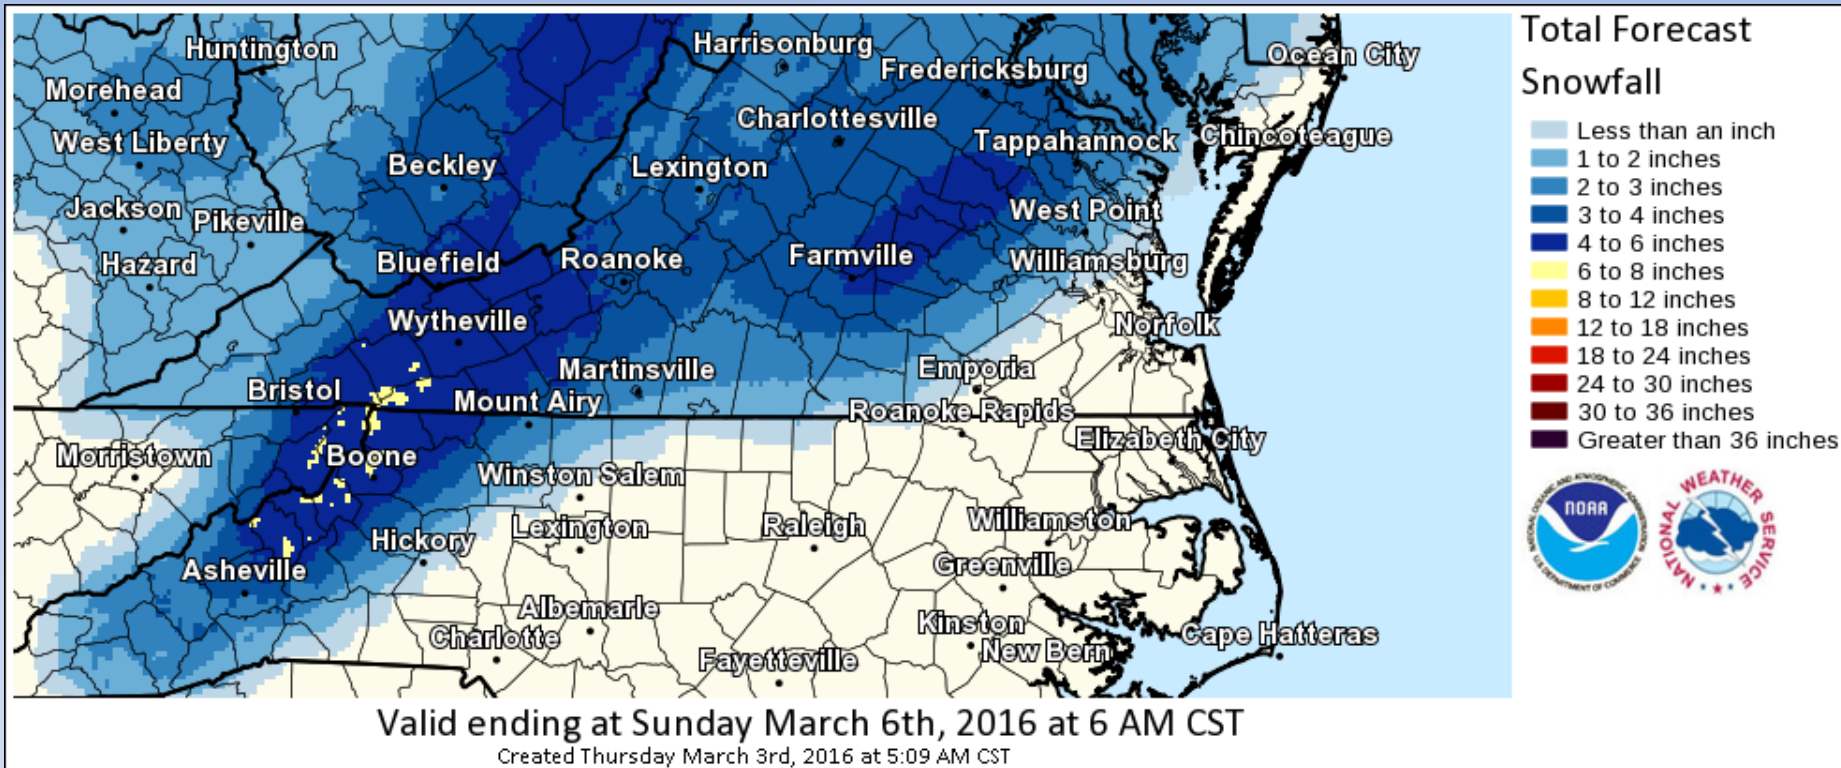

Raleigh, NC

Weather.gov/Raleigh
Serving Central NC

...Wintry Weather possible near the Virginia border tonight...

- *Rain will mix with, or briefly change to snow and sleet, when precipitation rates are heaviest tonight. This may result in a light accumulation of snow and sleet across the northern NC Piedmont, from the Triad to Roxboro to Henderson to Warrenton to Roanoke Rapids. Higher amounts are expected from the NC Mountains to Central VA.*
- *Temperatures initially around 40 degrees when the precipitation begins to reach the ground this evening will fall to between 32 and 35 degrees overnight, coldest (at freezing) when precipitation rates are highest.*

...A Winter Weather Advisory may be issued for the far northern NC Piedmont later today...